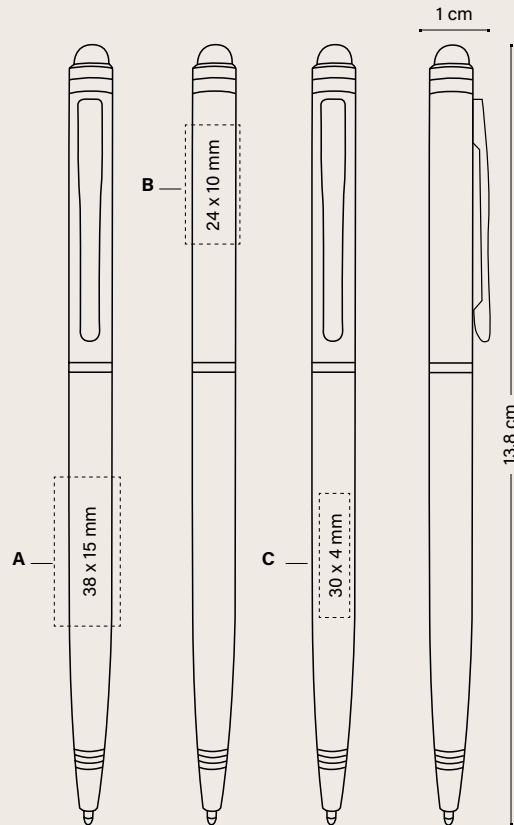

Decoration

SLEEK STYLUS PEN

11666

SLEEK STYLUS MATT PEN

11747

SLEEK STYLUS EXECUTIVE PEN

11976

A SP: max. 1 col.

B SP: max. 2 col.

C LE

MOQ 500 units (SP)

MOQ 100 units (LE)

EXTERNAL PACKAGING

SPECIFICATIONS

WRITING MODES

PRINTING TECHNIQUES

See page 233 for a detailed explanation of the icons.