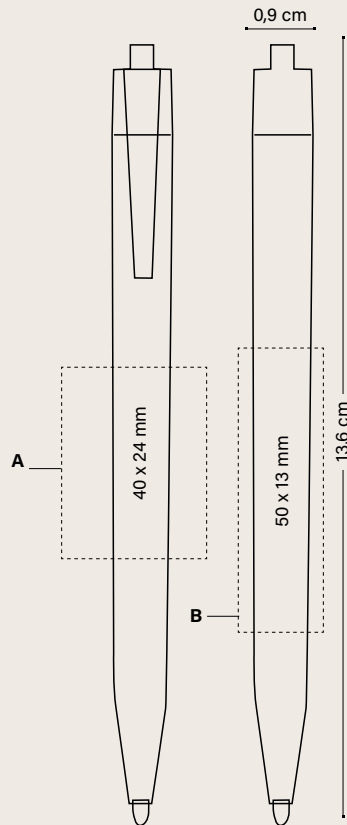

Colour ink

Decoration

BASIC PEN
12010

A/B SP: max. 1 col.

MOQ 500 units

EXTERNAL PACKAGING

1000 ± 12,5 KG

SPECIFICATIONS