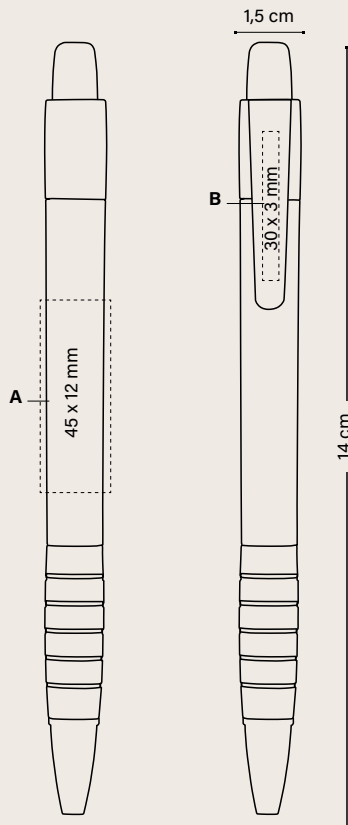

04

100%

Decoration

STRIPED GRIP PEN

11243

A SP: max. 2 col.

B PD: max. 1 col.

MOQ 500 units

EXTERNAL PACKAGING

SPECIFICATIONS

WRITING MODES

PRINTING TECHNIQUES

SCREEN PRINTING

PAD PRINTING

See page 233 for a detailed explanation of the icons.

SLEEK STYLUS PEN